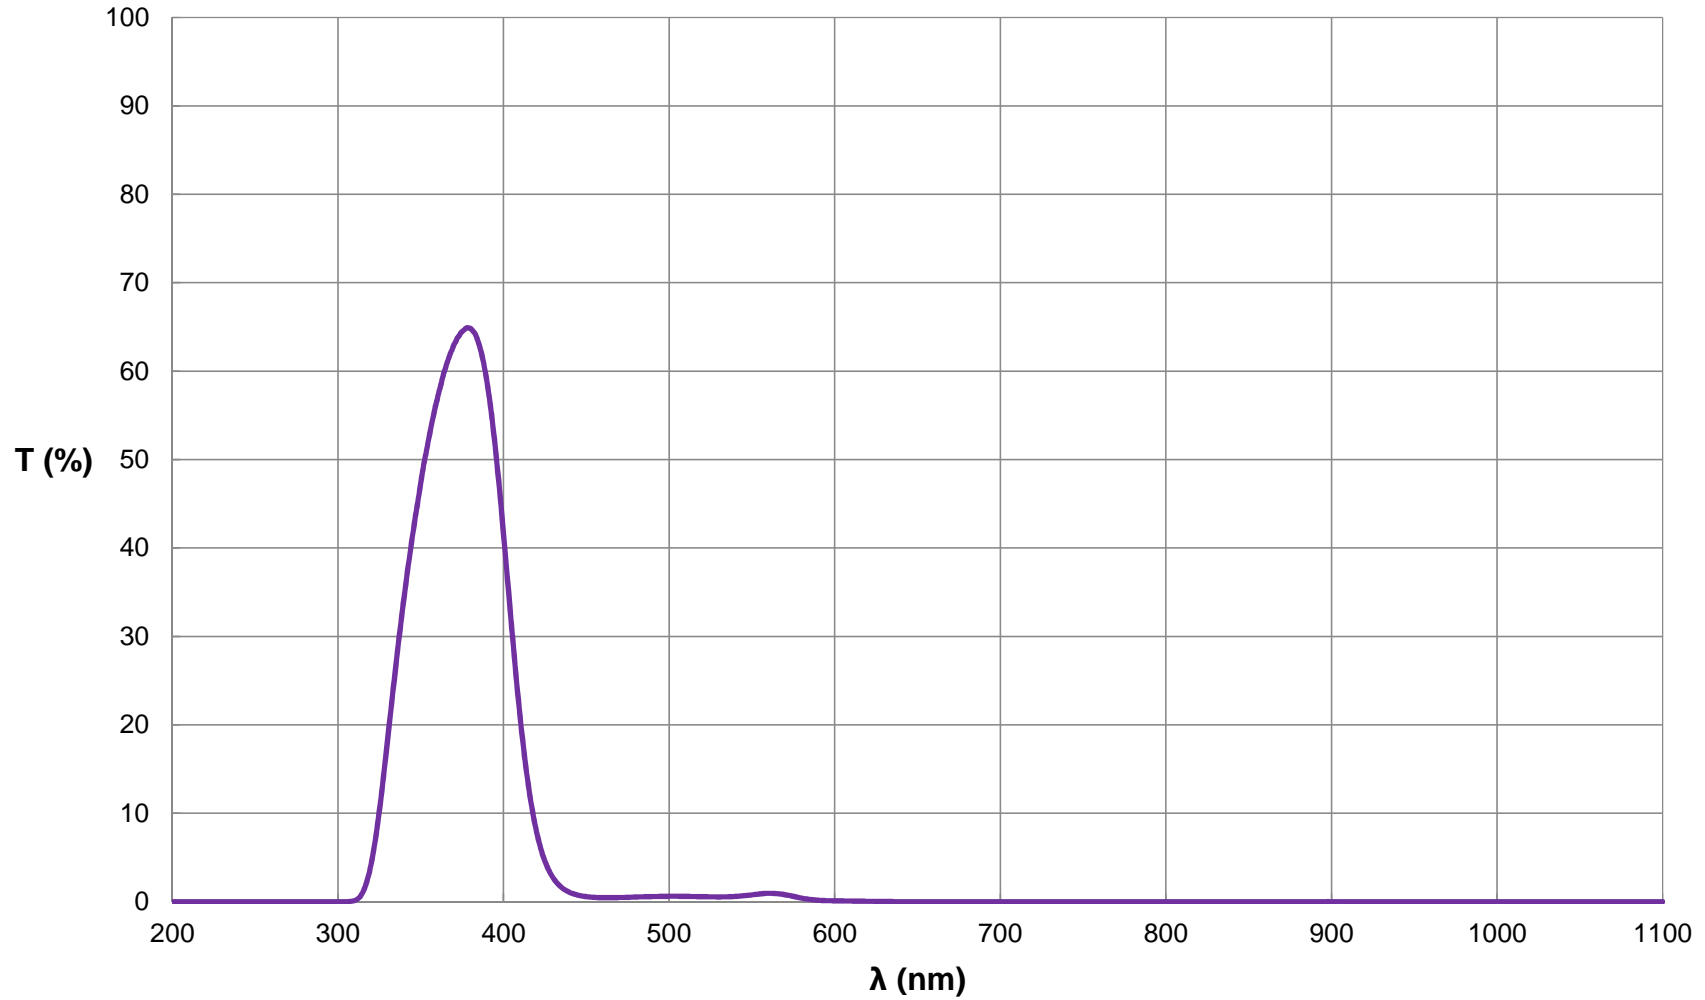

# Kron/Cousins Type UV (U) Filter

Typical Performance Curve  
FOR REFERENCE ONLY

© COPYRIGHT 2020 EDMUND OPTICS, INC. ALL RIGHTS RESERVED