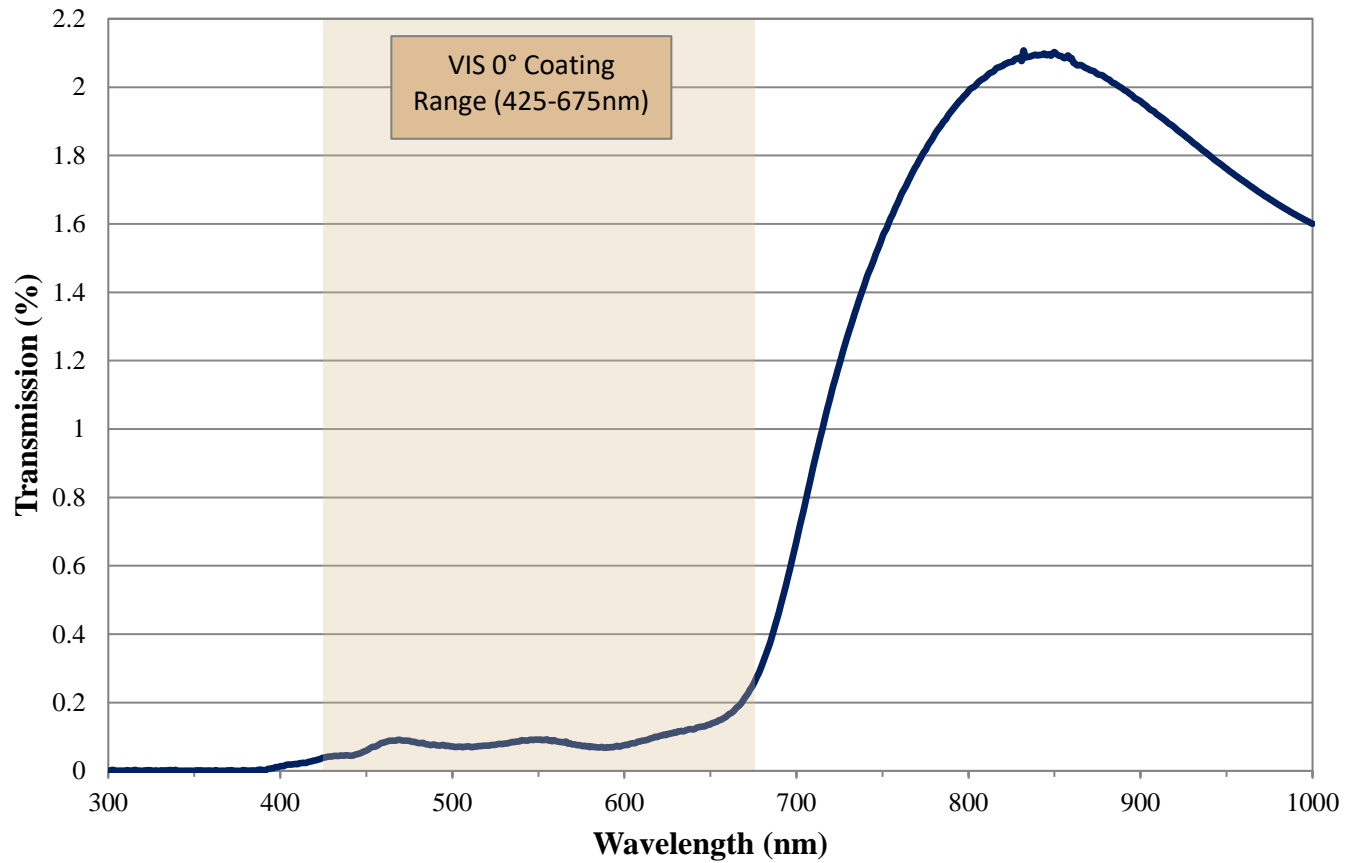

## 3.0 OD VIS 0° Coated Absorptive ND Filter FOR REFERENCE ONLY

COATING CURVE