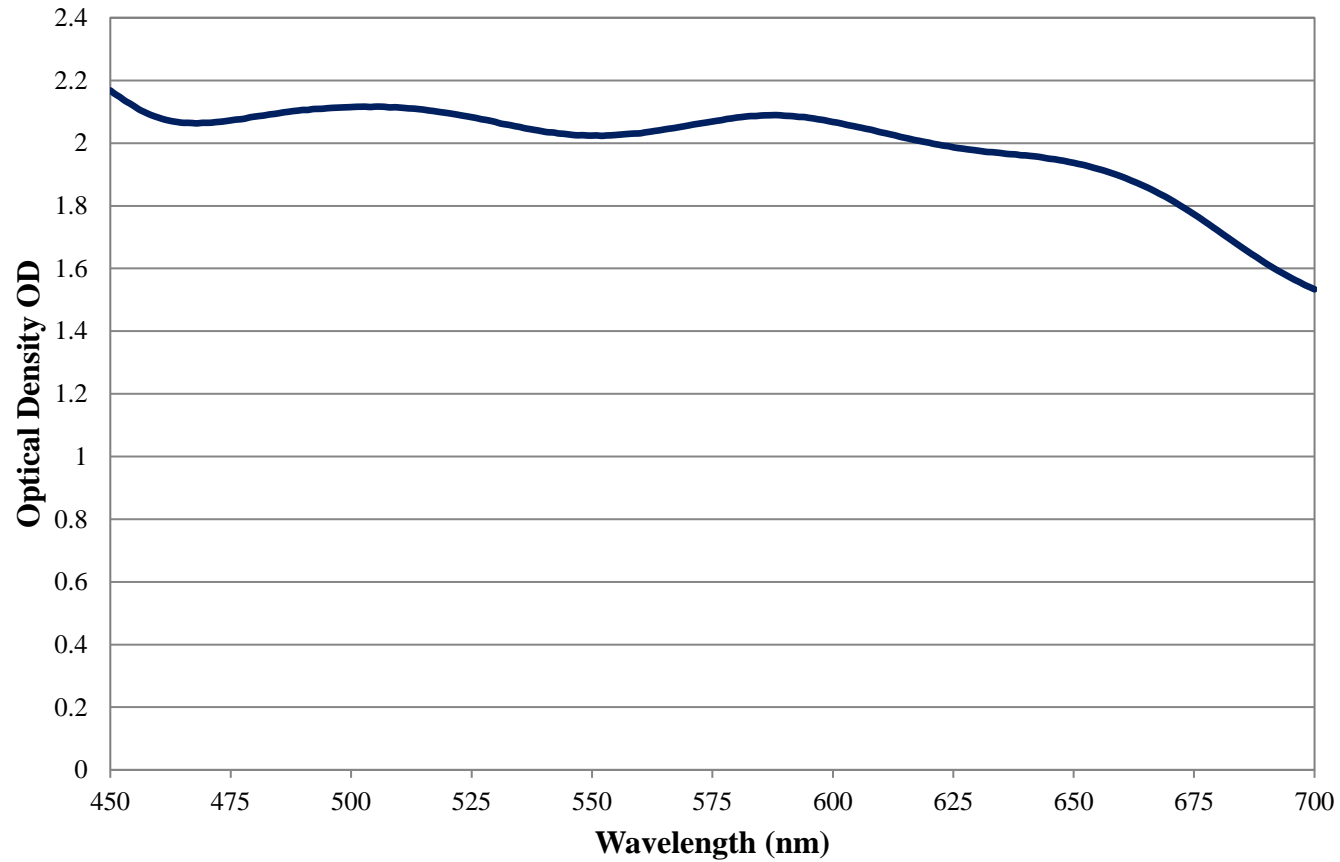

Coating Curve

Edmund Optics Inc.
USA | Asia | Europe

COATING CURVE

2.0 OD Precision Absorptive ND Filter FOR REFERENCE ONLY

Coating Curve

Edmund Optics Inc.
USA | Asia | Europe

2.0 OD Precision Absorptive ND Filter FOR REFERENCE ONLY

COATING CURVE