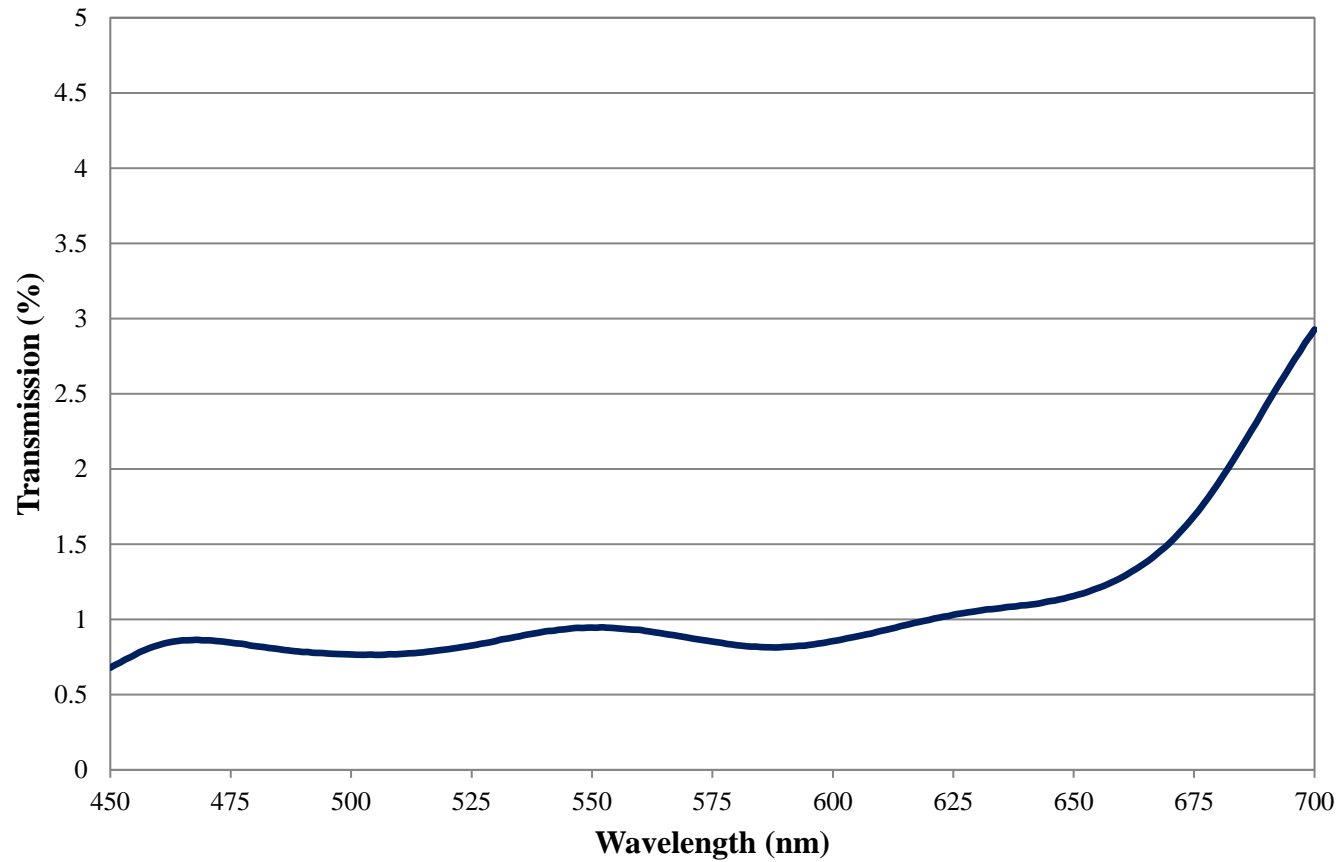

Coating Curve

Edmund Optics Inc.
USA | Asia | Europe

COATING CURVE

2.0 OD Precision Absorptive ND Filter FOR REFERENCE ONLY

Coating Curve

Edmund Optics Inc.
USA | Asia | Europe

2.0 OD Precision Absorptive ND Filter FOR REFERENCE ONLY

COATING CURVE