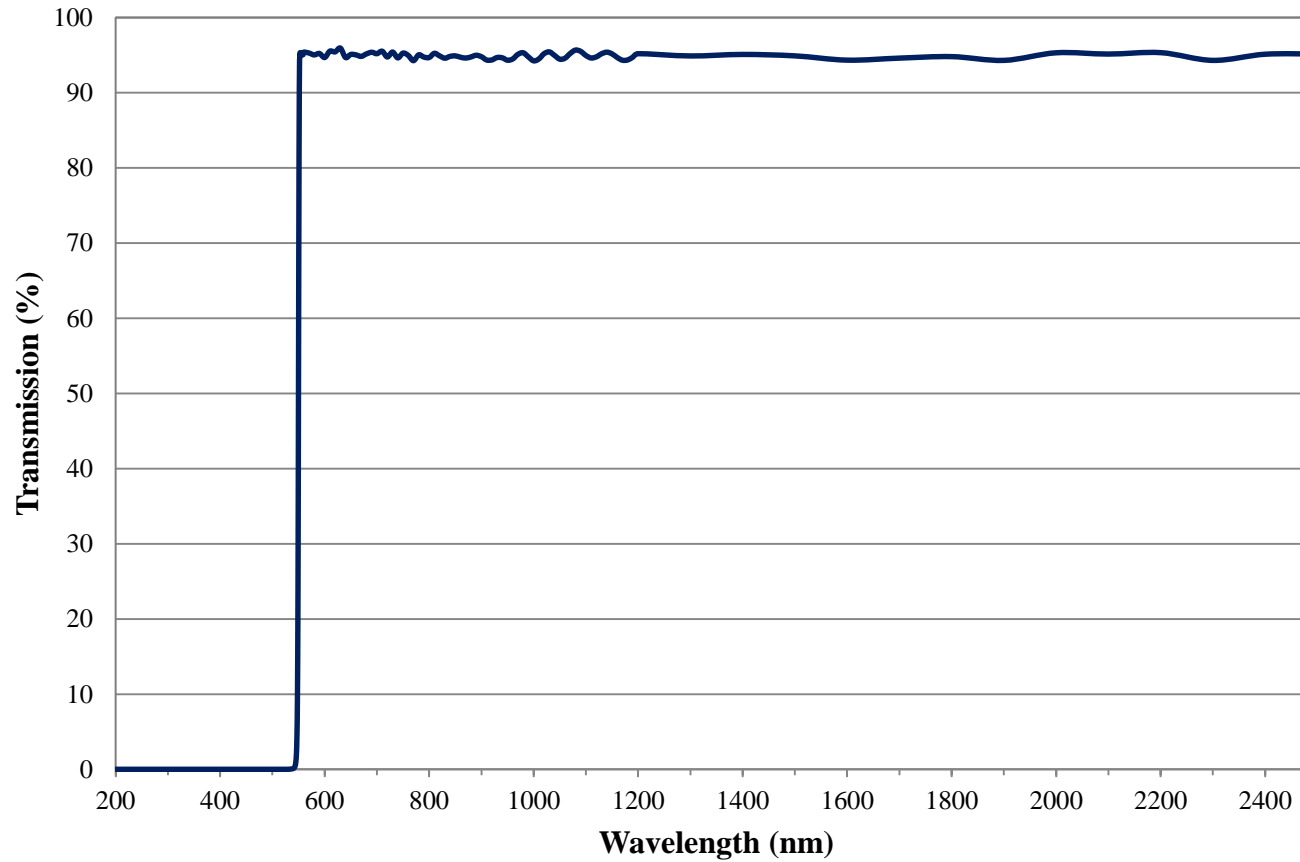

## 550nm Colored Glass Replacement Longpass Filter FOR REFERENCE ONLY

COATING CURVE