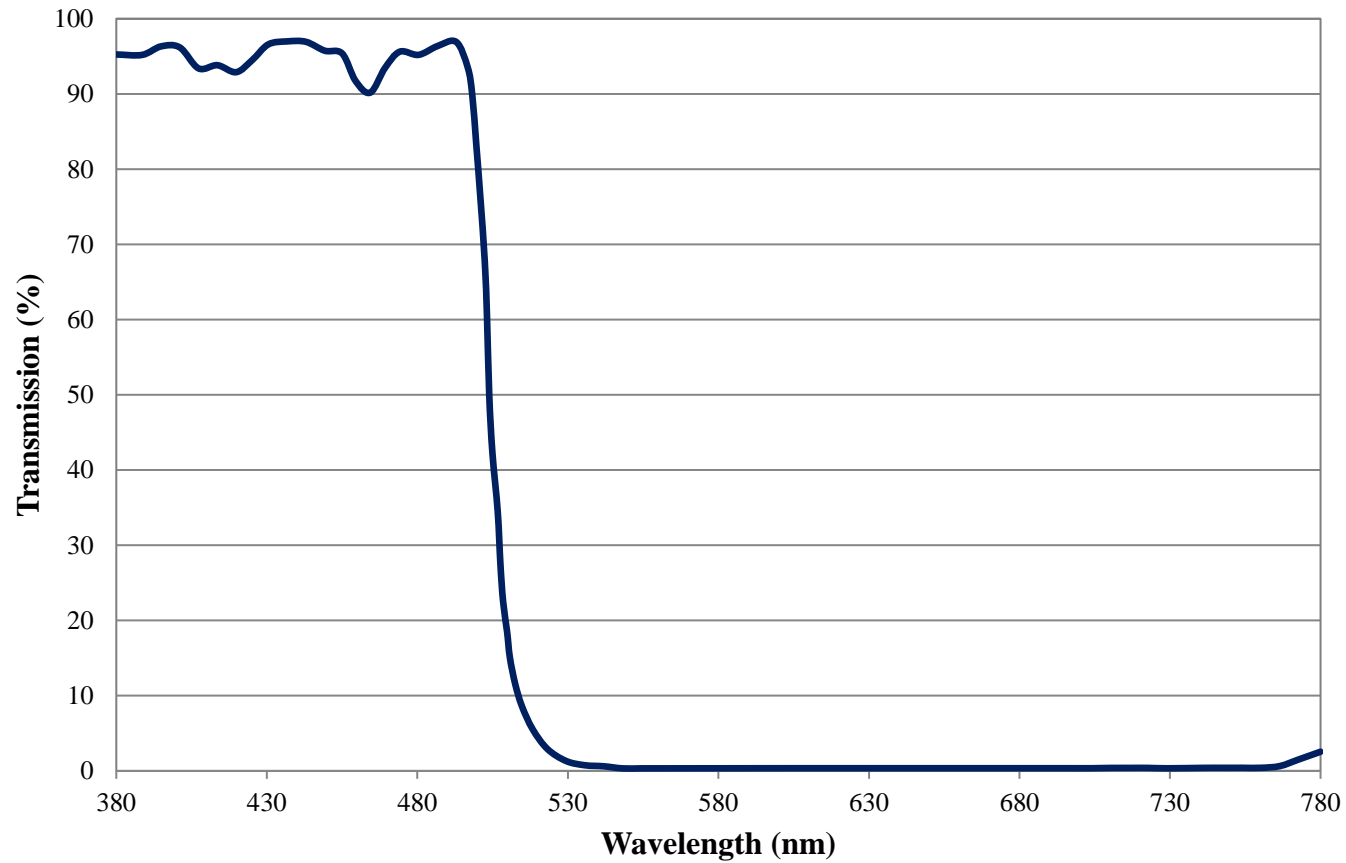

Coating Curve

Edmund Optics Inc.
USA | Asia | Europe

COATING CURVE

Red Additive Color Dichroic Filter Coating Performance FOR REFERENCE ONLY

Coating Curve

Edmund Optics Inc.
USA | Asia | Europe

COATING CURVE

Blue Additive Color Dichroic Filter Coating Performance FOR REFERENCE ONLY

Coating Curve

Edmund Optics Inc.
USA | Asia | Europe

COATING CURVE

Green Additive Color Dichroic Filter Coating Performance FOR REFERENCE ONLY