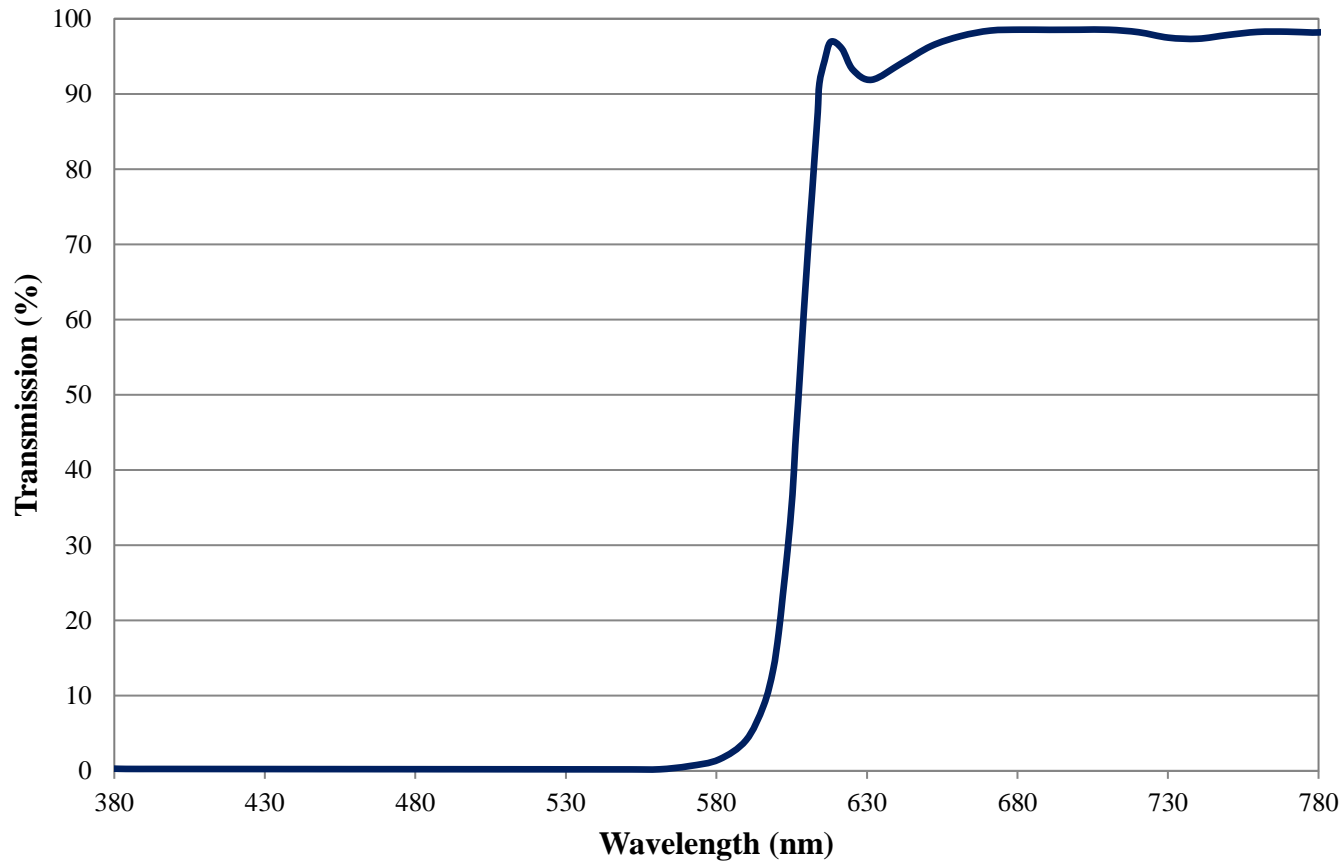

Coating Curve

Edmund Optics Inc.
USA | Asia | Europe

COATING CURVE

Red Additive Color Dichroic Filter Coating Performance FOR REFERENCE ONLY

Coating Curve

Edmund Optics Inc.
USA | Asia | Europe

COATING CURVE

Blue Additive Color Dichroic Filter Coating Performance FOR REFERENCE ONLY

Coating Curve

Edmund Optics Inc.
USA | Asia | Europe

COATING CURVE

Green Additive Color Dichroic Filter Coating Performance FOR REFERENCE ONLY