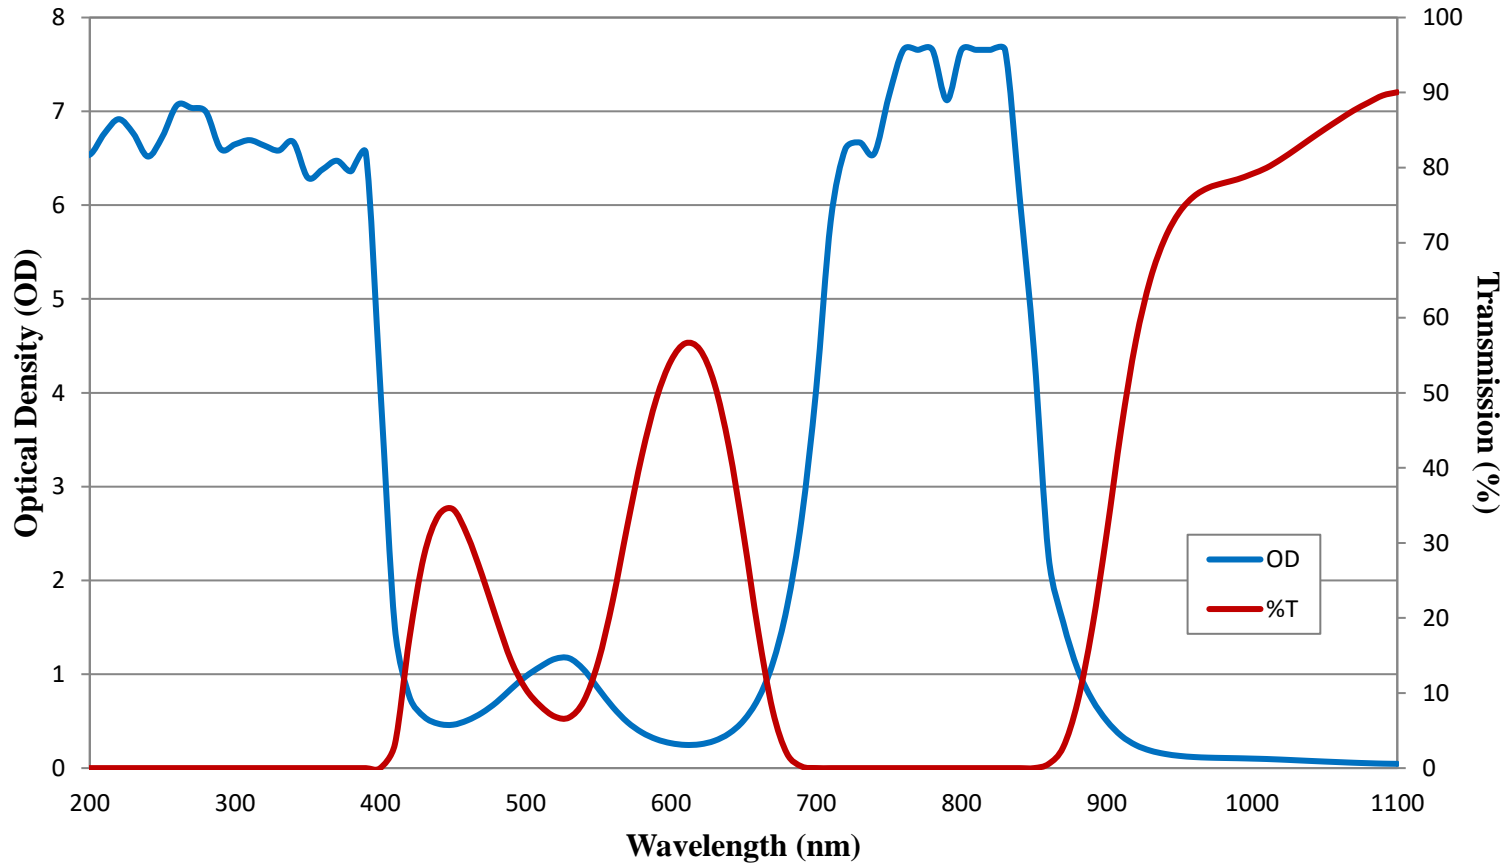

Performance Curve

Edmund Optics Inc.
USA | Asia | Europe

LS06 Laser Safety Eyewear OD/Transmission FOR REFERENCE ONLY

PERFORMANCE CURVE