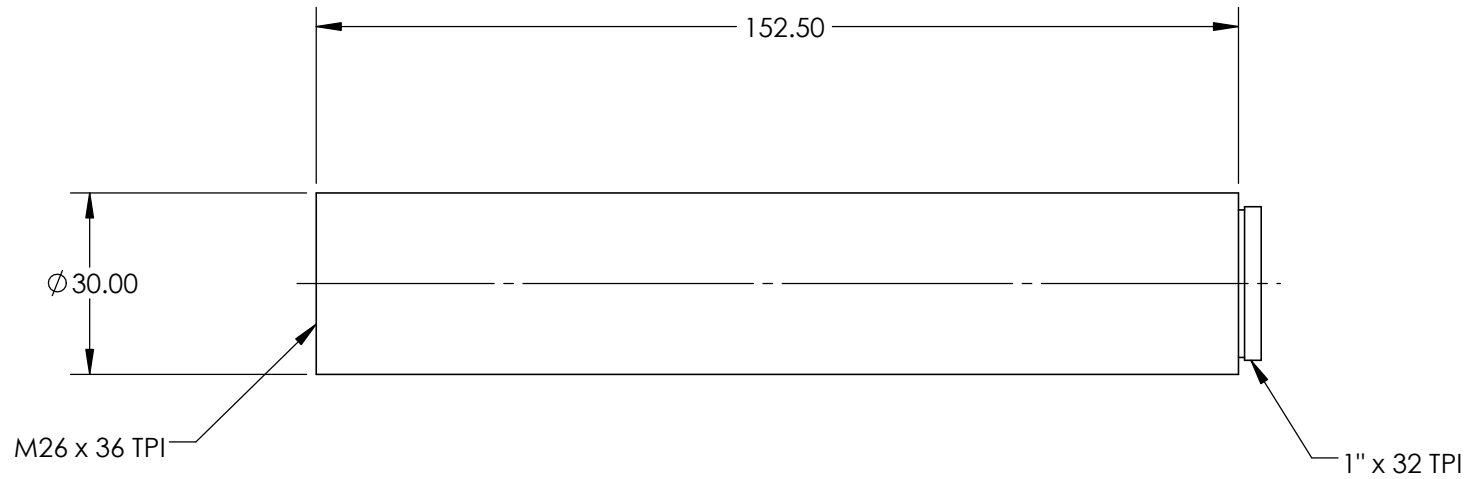

NOTES:

- 1. ROHS COMPLIANT

SPECIFICATIONS SUBJECT TO CHANGE WITHOUT NOTICE
DIMENSIONS ARE FOR REFERENCE ONLY

**FOR INFORMATION ONLY:
DO NOT MANUFACTURE
PARTS TO THIS DRAWING**

EO® Edmund Optics®

THIRD ANGLE PROJECTION 		TITLE	Mitutoyo to C-mount Camera 152.5mm Extension Tube	
ALL DIMS IN	mm	DWG NO	56992	SHEET 1 OF 1