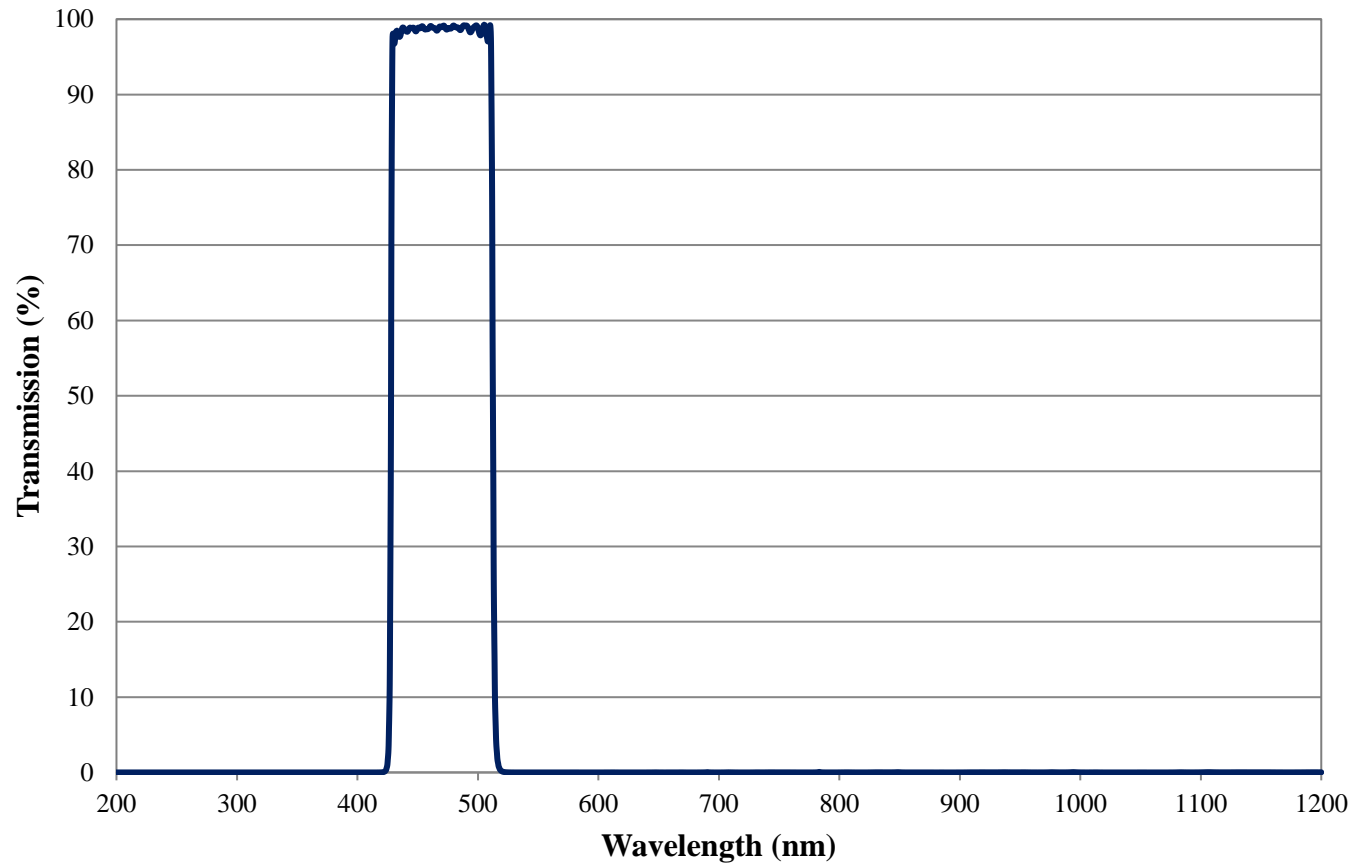

## TECHSPEC® Blue Imaging Filter 85nm FWHM FOR REFERENCE ONLY

COATING CURVE