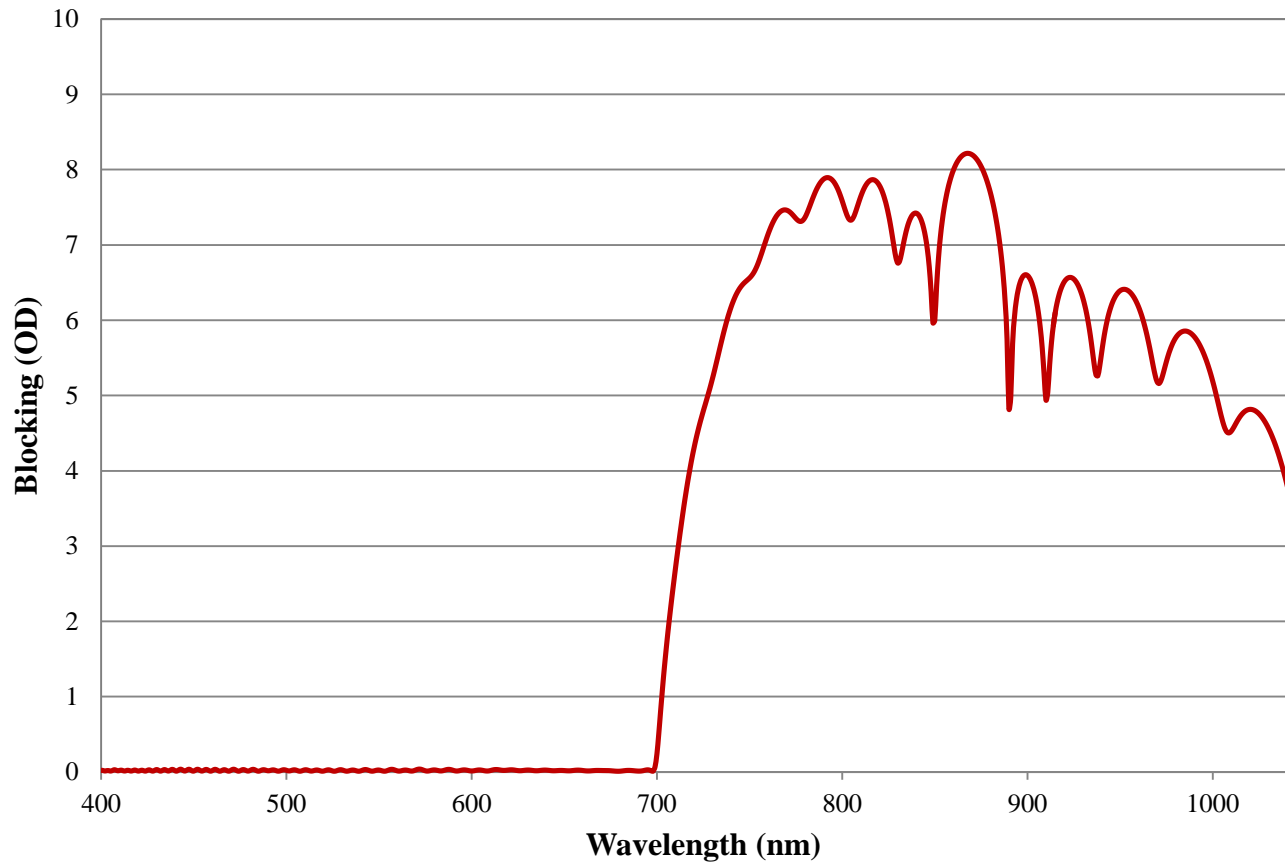

## 700nm Techspec® Shortpass Filter: OD >4.0 Coating Performance FOR REFERENCE ONLY

## 700nm Techspec® Shortpass Filter: OD >4.0 Coating Performance FOR REFERENCE ONLY

COATING CURVE