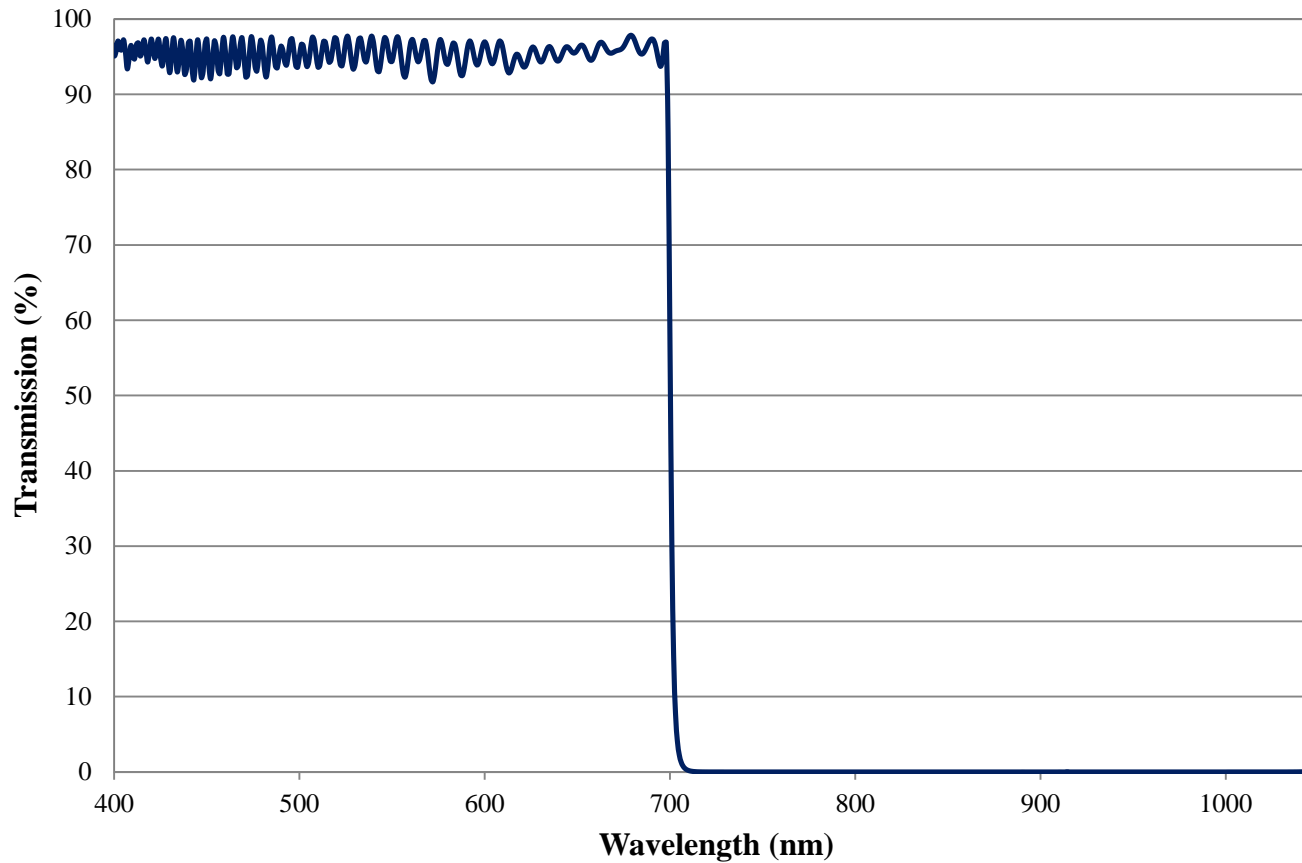

## 700nm Techspec® Shortpass Filter: OD >4.0 Coating Performance FOR REFERENCE ONLY

## 700nm Techspec® Shortpass Filter: OD >4.0 Coating Performance FOR REFERENCE ONLY

COATING CURVE