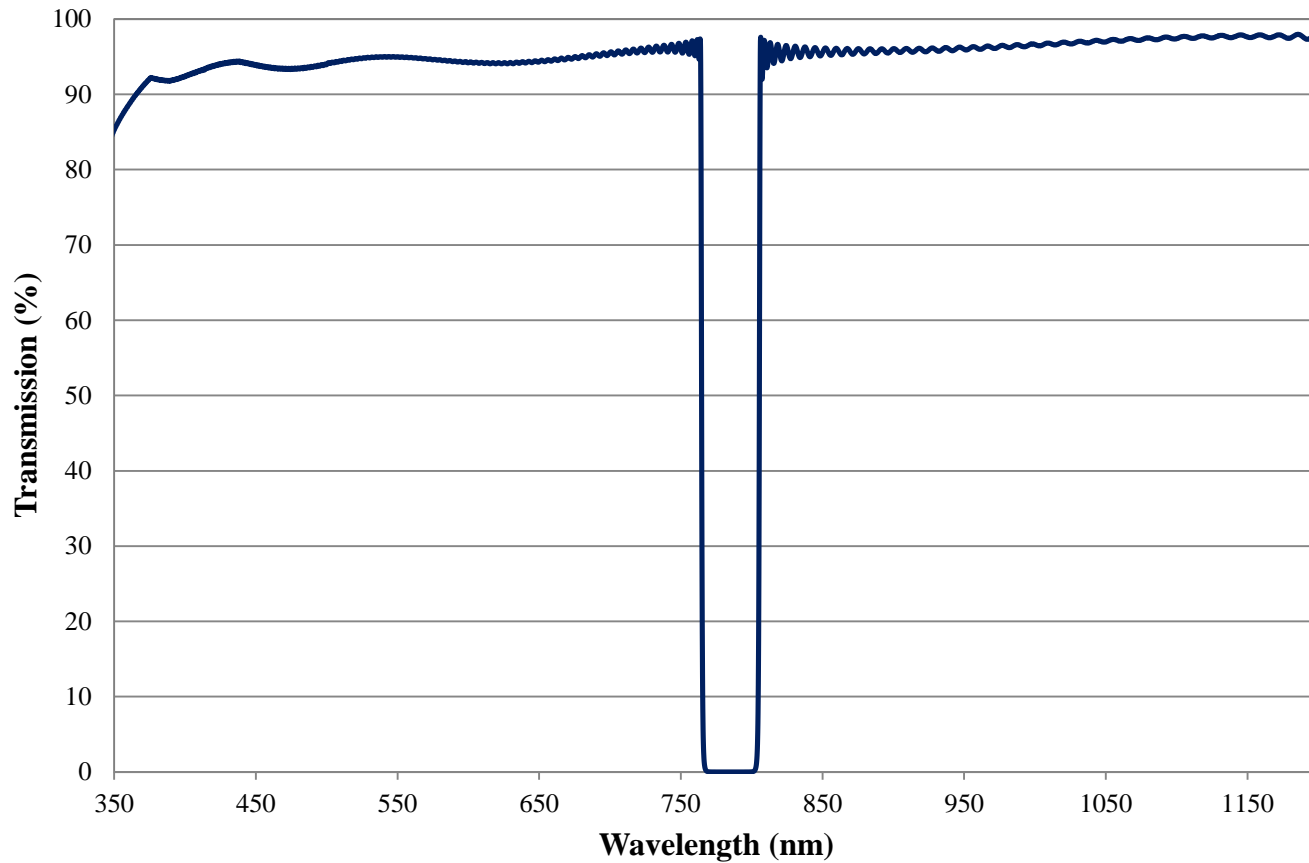

Coating Curve

Edmund Optics Inc.
USA | Asia | Europe

785nm TECHSPEC® OD6 Notch Filter Coating Performance FOR REFERENCE ONLY

COATING CURVE

Coating Curve

Edmund Optics Inc.
USA | Asia | Europe

COATING CURVE

785nm TECHSPEC® OD6 Notch Filter Coating Performance FOR REFERENCE ONLY