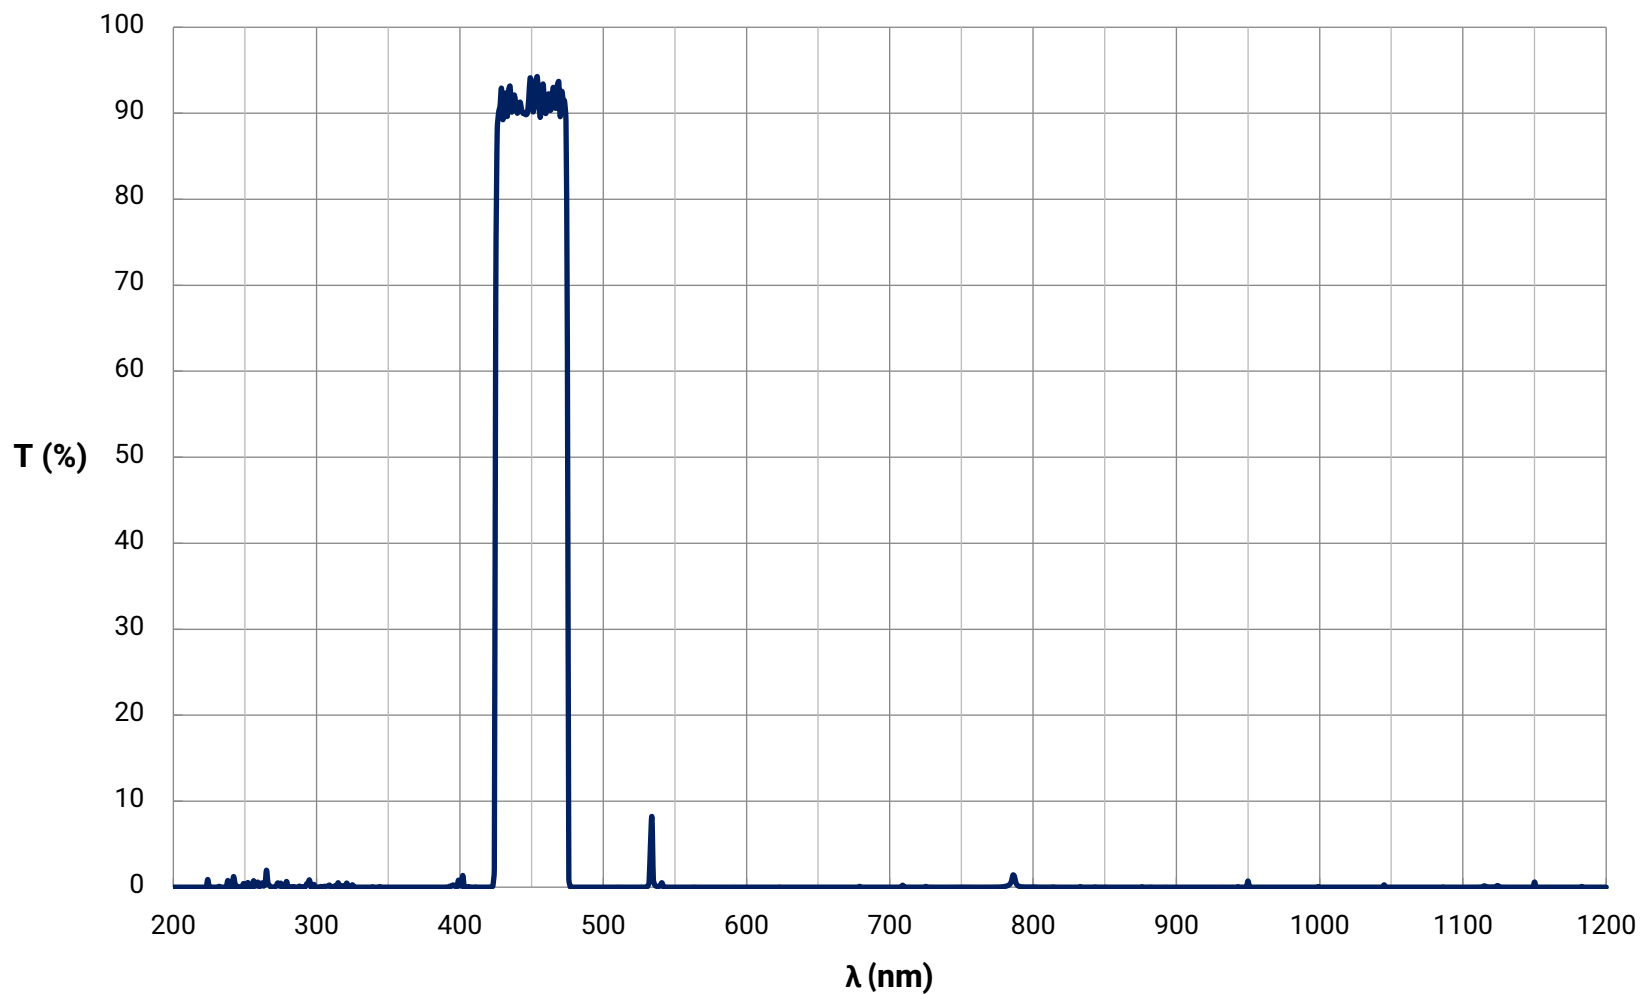

# Bandpass Filter Curve

[Download Data \(Excel\)](#)

[View Data \(Text\)](#)

## 450nm CWL, Hard Coated OD 4.0 50nm Bandpass Filter

Theoretical Transmission Curve

© COP YRIGHT 2020 EDMUND OPTICS, INC. ALL RIGHTS RESERVED