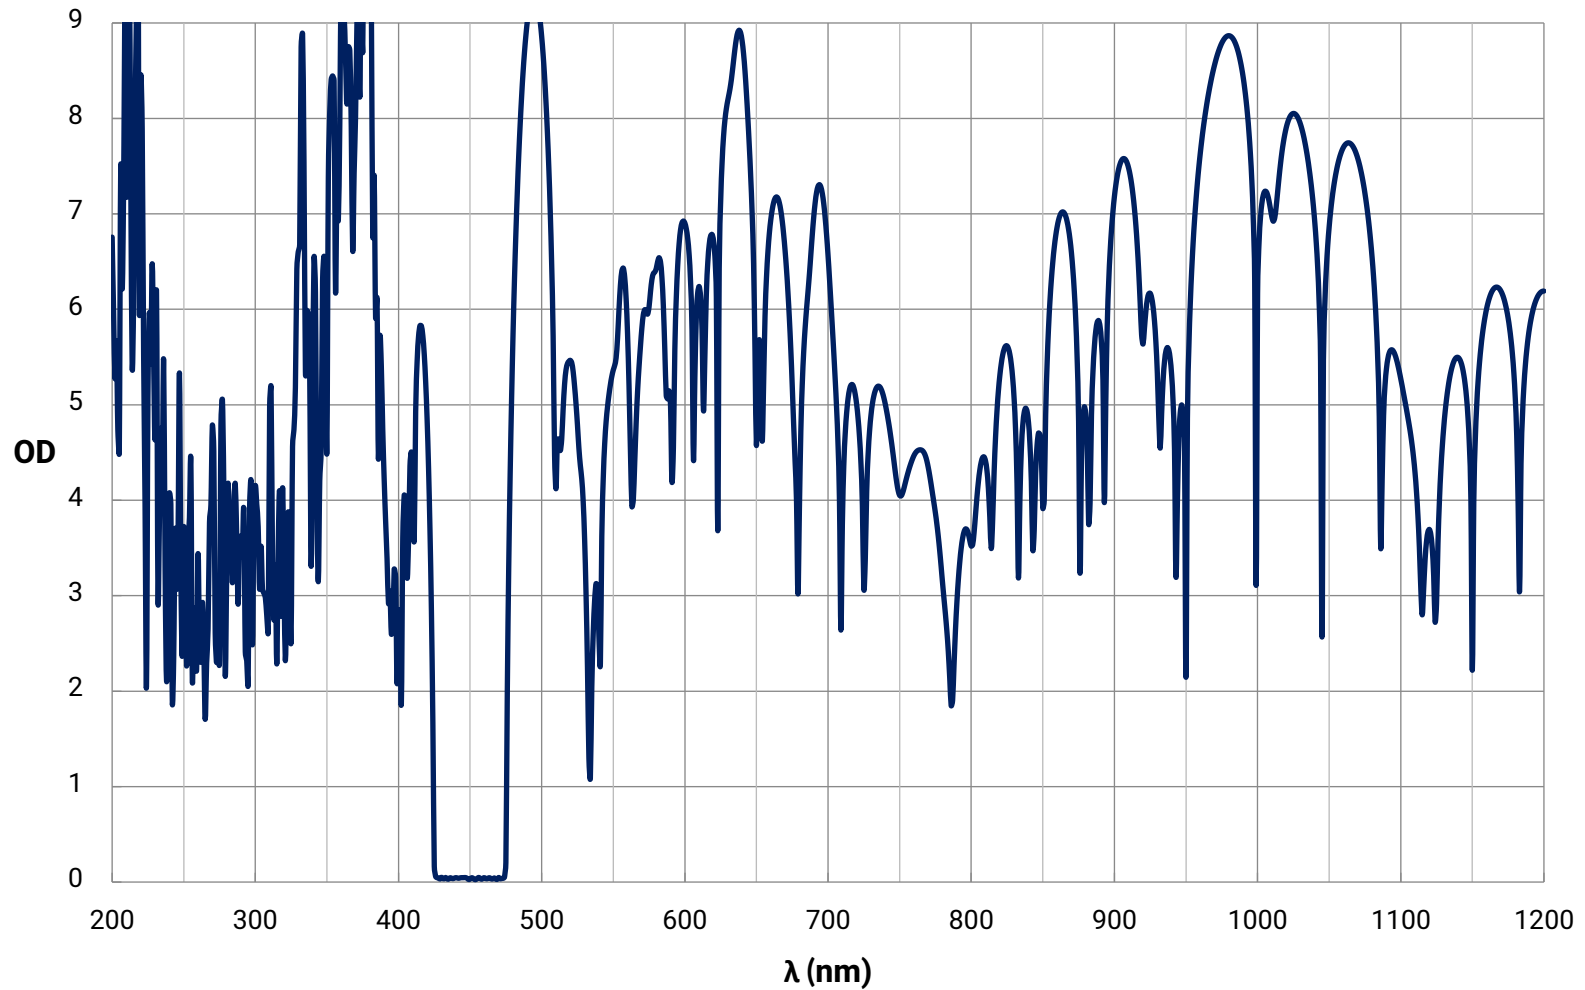

Bandpass Filter Curve

[Download Data (Excel)](#)

[View Data (Text)](#)

450nm CWL, Hard Coated OD 4.0 50nm Bandpass Filter

Theoretical Optical Density Curve

© COPYRIGHT 2020 EDMUND OPTICS, INC. ALL RIGHTS RESERVED