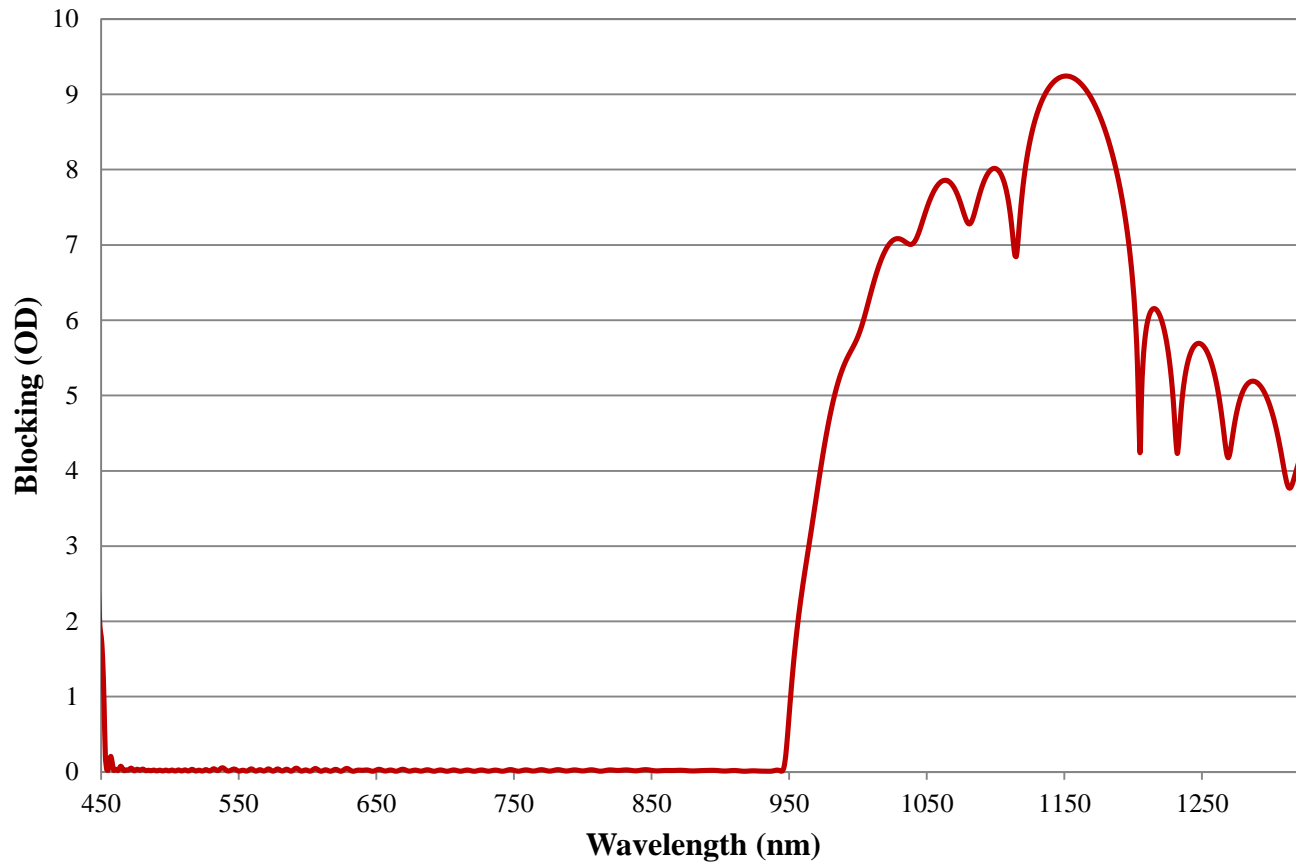

Coating Curve

Edmund Optics Inc.
USA | Asia | Europe

950nm Techspec® Shortpass Filter: OD >4.0 Coating Performance FOR REFERENCE ONLY

COATING CURVE

Coating Curve

Edmund Optics Inc.
USA | Asia | Europe

950nm Techspec® Shortpass Filter: OD >4.0 Coating Performance FOR REFERENCE ONLY

COATING CURVE