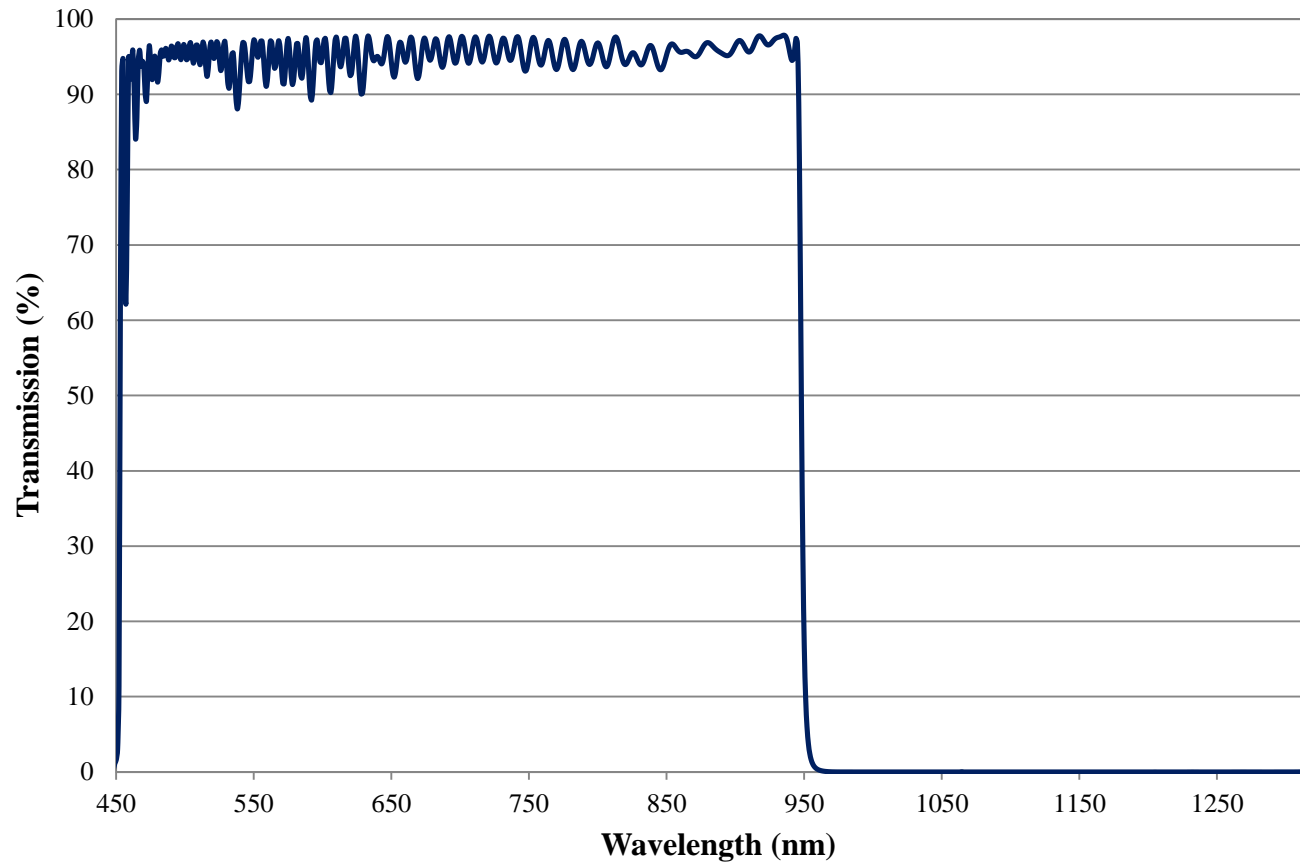

Coating Curve

Edmund Optics Inc.
USA | Asia | Europe

950nm Techspec® Shortpass Filter: OD >4.0 Coating Performance FOR REFERENCE ONLY

COATING CURVE

Coating Curve

Edmund Optics Inc.
USA | Asia | Europe

950nm Techspec® Shortpass Filter: OD >4.0 Coating Performance FOR REFERENCE ONLY

COATING CURVE